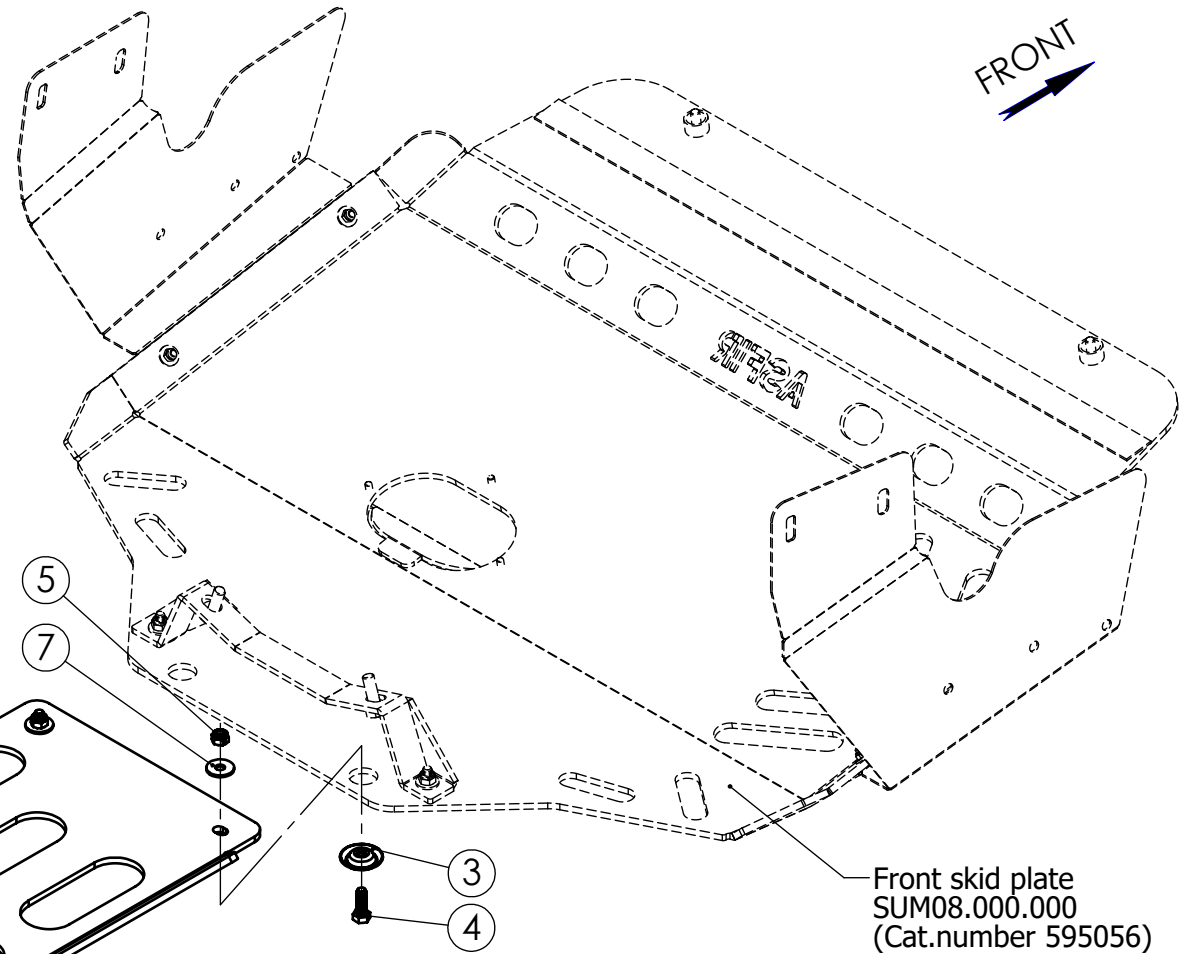

NO.	PART NUMBER	DESCRIPTION	QTY.
1	SUM09.000.001	Gear skid plate	1
2	SUM09.000.002	Rear bracket	1
3	10858	Pocket Washer 8	4
4	1168	Hex Bolt M8x25 DIN 933	4
5	3005	Hex Nut Nylock M8 DIN 985	4
6	6003	Washer 8x20 DIN 125	2
7	6000	Washer 8x24 DIN 9021	2

Maximum Tightening Torques	
M8(8.8)	25Nm
M10x1.25	70 Nm

Original Nut M10

Front skid plate
SUM08.000.000
(Cat.number 595056)

				Drawing number	Product Description		
CHG.	Slava		05.01.17	SUM09.000.000	Vehicle Manuf.	SUBARU	
DWN.	Slava		24.08.16		Vehicle Model	FORESTER	XV
PLN.	David		5.01.17	Drawing description	Vehicle Version	5 doors	
CONFIRM	Dani			Gear skid plate	VIN	JF1SJ5LC5FG23077	JF1GP3LC5FG224439
<h1 style="text-align: center;">ASFIR LTD.</h1>					Catalogue number	Year of Prod.	2013-2017
				595060	Gear Shift	AUTOMATIC	
				Weight,kg 3.9	Motor Model	Petrol 2.0L	Petrol 1.6L/ 2.0L
				Transmission	4X4		