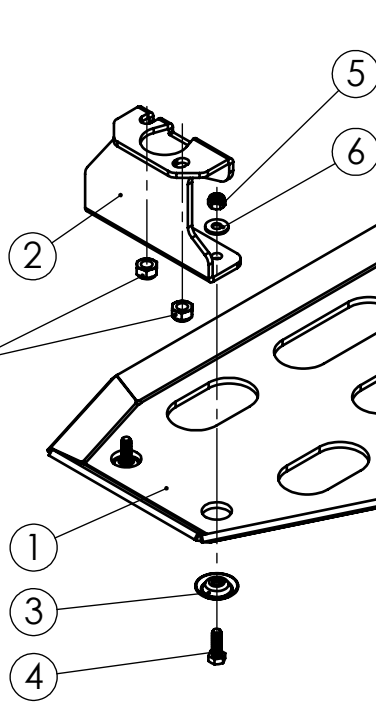

NO.	PART NUMBER	DESCRIPTION	QTY.
1	SUM09.000.001	Gear skid plate	1
2	SUM09.000.002	Rear bracket	1
3	10858	Pocket Washer 8	4
4	1168	Hex Bolt M8x25 DIN 933	4
5	3005	Hex Nut Nylock M8 DIN 985	4
6	6003	Washer 8x20 DIN 125	2
7	6000	Washer 8x24 DIN 9021	2

Maximum Tightening Torques	
M8(8.8)	25Nm
M10x1.25	70 Nm

Original Nut M10

Front skid plate
SUM08.000.000
(Cat.number 595056)

				Drawing number	Product Description		
CHG.	Slava		05.01.17	SUM09.000.000	Vehicle Manuf.	SUBARU	
DWN.	Slava		24.08.16		Vehicle Model	FORESTER	XV
PLN.	David		5.01.17	Drawing description	Vehicle Version	5 doors	
CONFIRM	Dani			Gear skid plate	VIN	JF1SJ5LC5FG23077	JF1GP3LC5FG224439
<h1 style="text-align: center;">ASFIR LTD.</h1>					Catalogue number	Year of Prod.	2013-2017
				595060	Gear Shift	AUTOMATIC	
				Weight,kg 3.9	Motor Model	Petrol 2.0L	Petrol 1.6L/ 2.0L
				Transmission	4X4		