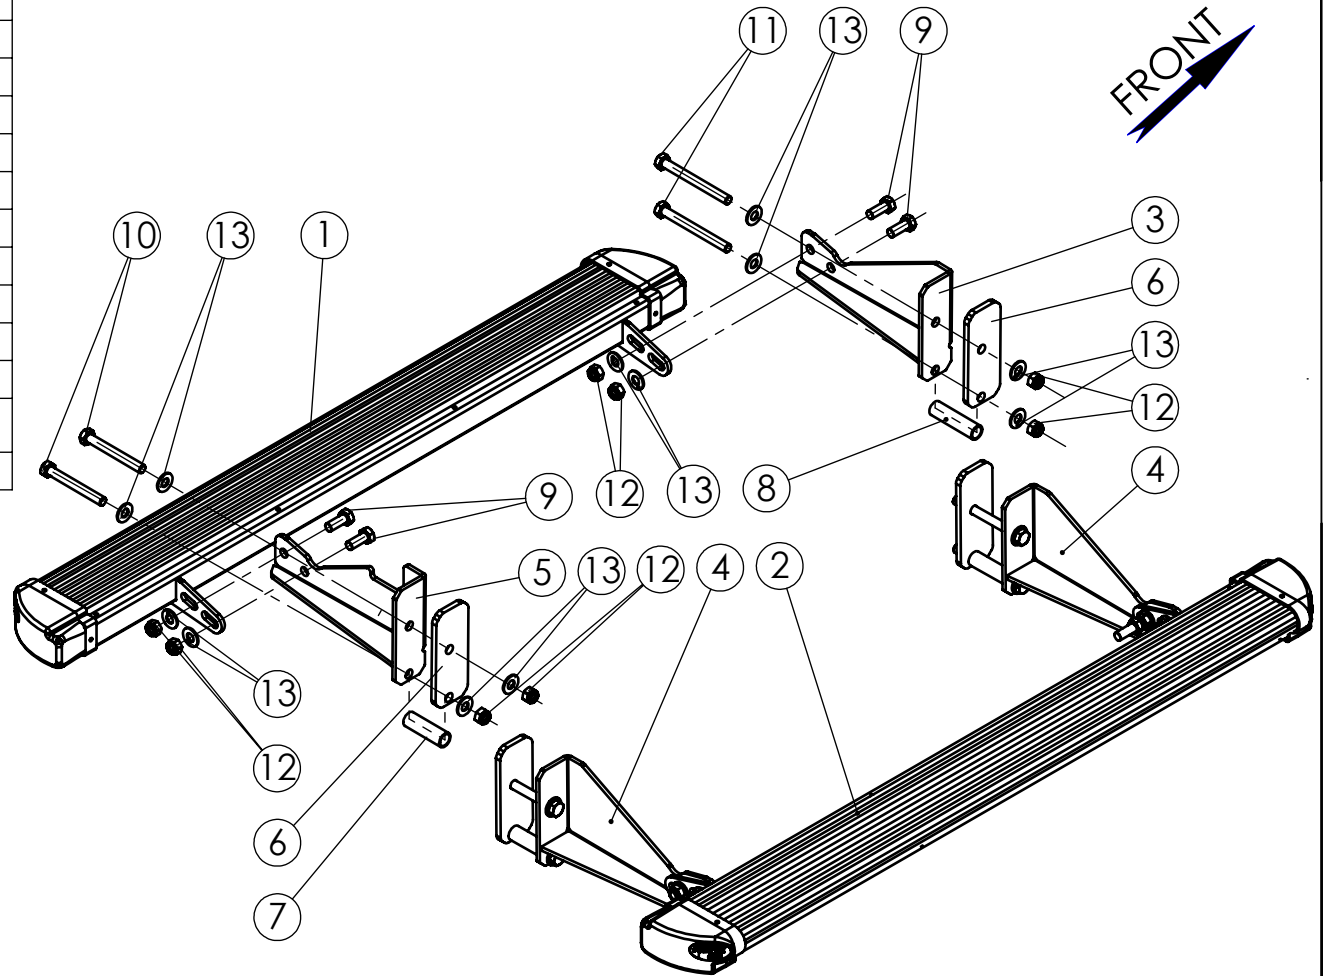

NO.	PART NUMBER	DESCRIPTION	QTY.
1	TYM60.100.000	LEFT STEP	1
2	TYM60.100.000R	RIGHT STEP	1
3	TYM06.000.001L	LEFT BRACKET	1
4	TYM06.000.001R	Right Bracket	2
5	TYM06.000.002	Rear Left Bracket	1
6	TYM06.000.003	CONNECT	4
7	8550	Spacer 1/2" L=67	2
8	8551	Spacer 1/2" L=78	2
9	1012	Hex bolt M12x1.75x30 DIN 933	8
10	1028	Hex bolt M12x1.75x100 DIN931	4
11	1013	Hex bolt M12x1.75x120 DIN 931	4
12	3001	Hex Nut Nylock M12x1.75 DIN 985	16
13	6006	Washer 12x24 DIN125	24

Maximum Tightening Torques	
M12 (8.8)	83 Nm

				Drawing number	Product Description	
CHG.	Charnay		08.05.16	TYM60.000.000B	Vehicle Manuf.	TOYOTA
DWN.	Charnay		08.07.10		Vehicle Model	LAND CRUISER PRADO
PLN.	David		20.11.16	Drawing description	Vehicle Version	3 DOOR
CONFIRM	Dani			Side Step Protector Black	VIN	
<b>ASFIR LTD.</b>				Catalogue number	Year of Product.	1998-2002
				534056	Gear Shift	AUTOMATIC
				Weight,kg 21	Motor Model	DIESEL
					Transmission	4X4